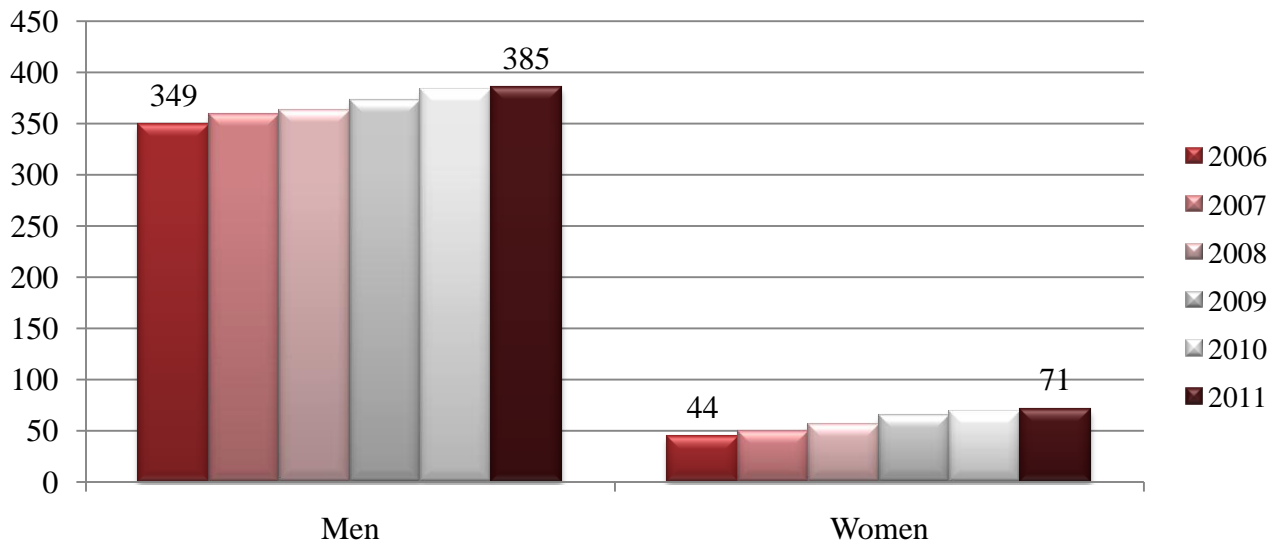

Dwight Look College of Engineering							2006-2011
	2006	2007	2008	2009	2010	2011	% Change
Men	349	359	363	372	383	385	10.32%
Women	44	50	56	65	69	71	61.36%
White	269	276	273	282	292	294	9.29%
African American	8	8	9	9	9	9	12.50%
Hispanic	20	22	27	27	28	30	50.00%
Asian	95	101	107	116	120	120	26.32%
American Indian	1	2	3	3	3	3	200.00%

Engineering Faculty Profile by Sex

Engineering Faculty Profile by Race