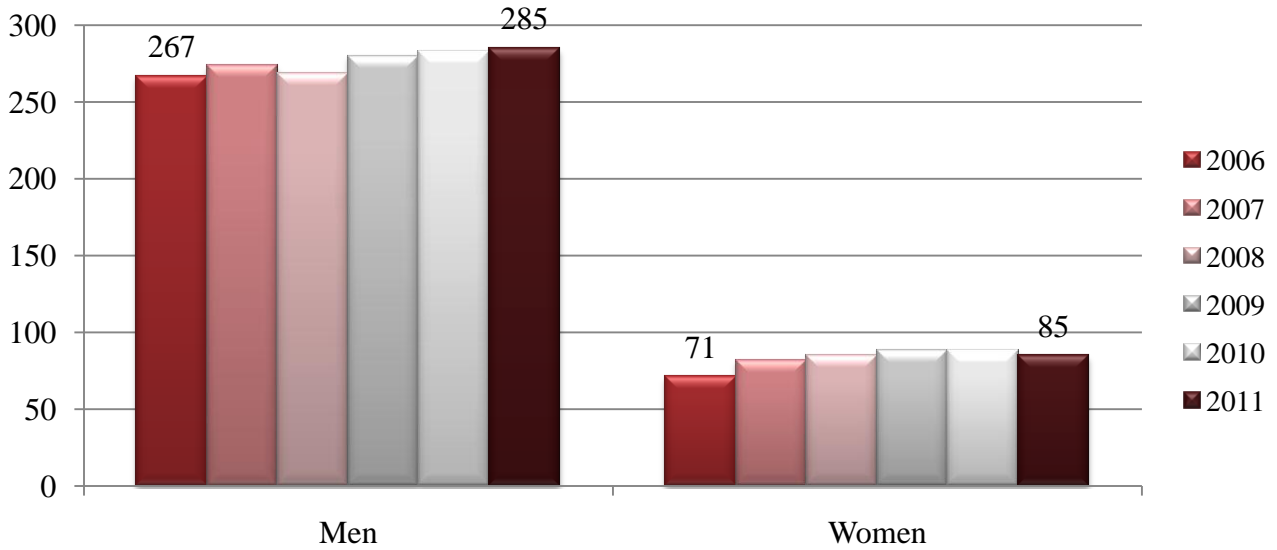

College of Science							2006-2011
	2006	2007	2008	2009	2010	2011	% Change
Men	267	274	269	280	283	285	6.74%
Women	71	82	85	88	88	85	19.72%
White	285	294	296	297	298	296	3.86%
African American	2	2	2	2	2	2	0.00%
Hispanic	9	13	12	16	17	17	88.89%
Asian	42	47	44	53	46	49	16.67%
American Indian	0	0	1	1	1	1	--

Science Faculty Profile by Sex

Science Faculty Profile by Race